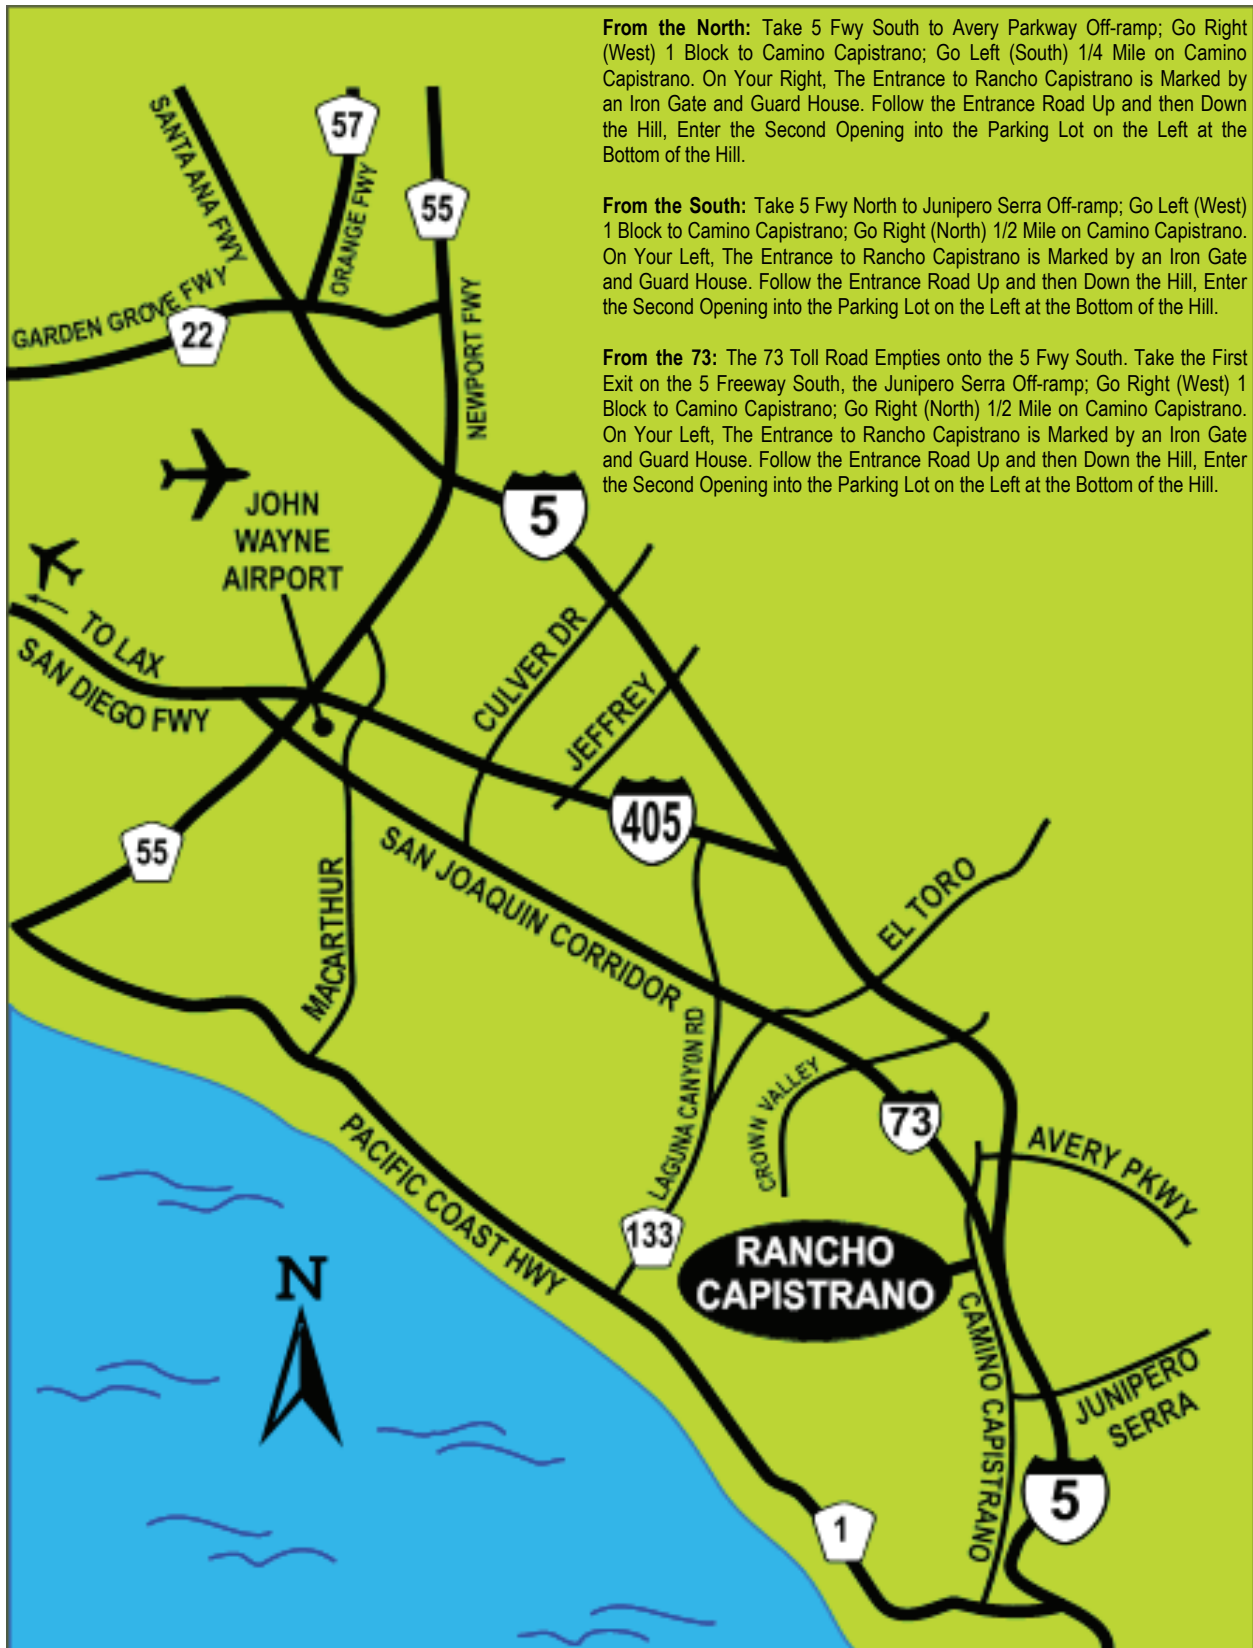

## MAP & DIRECTIONS TO RANCHO CAPISTRANO

**From the North:** Take 5 Fwy South to Avery Parkway Off-ramp; Go Right (West) 1 Block to Camino Capistrano; Go Left (South) 1/4 Mile on Camino Capistrano. On Your Right, The Entrance to Rancho Capistrano is Marked by an Iron Gate and Guard House. Follow the Entrance Road Up and then Down the Hill, Enter the Second Opening into the Parking Lot on the Left at the Bottom of the Hill.

**From the South:** Take 5 Fwy North to Junipero Serra Off-ramp; Go Left (West) 1 Block to Camino Capistrano; Go Right (North) 1/2 Mile on Camino Capistrano. On Your Left, The Entrance to Rancho Capistrano is Marked by an Iron Gate and Guard House. Follow the Entrance Road Up and then Down the Hill, Enter the Second Opening into the Parking Lot on the Left at the Bottom of the Hill.

**From the 73:** The 73 Toll Road Empties onto the 5 Fwy South. Take the First Exit on the 5 Freeway South, the Junipero Serra Off-ramp; Go Right (West) 1 Block to Camino Capistrano; Go Right (North) 1/2 Mile on Camino Capistrano. On Your Left, The Entrance to Rancho Capistrano is Marked by an Iron Gate and Guard House. Follow the Entrance Road Up and then Down the Hill, Enter the Second Opening into the Parking Lot on the Left at the Bottom of the Hill.